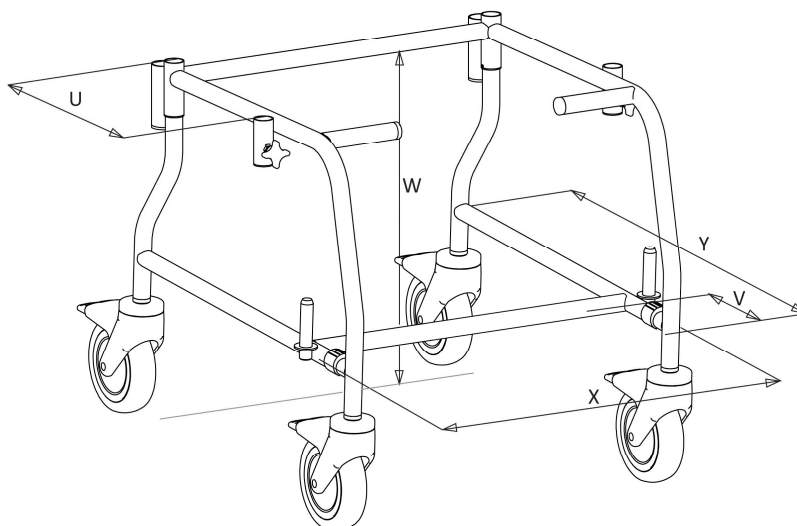

## T40 Specifications

Dimension	Description	Standard (mm)
<b>Width (X)</b>	Width (from outside of frame)	<b>440</b>
	• 17" Frame	<b>490</b>
	• 19" Frame	<b>540</b>
<b>W</b>	Floor to underside of Rear Cross Bar	<b>470</b>
<b>Y</b>	Front of frame to rear of frame (Modifications to rear only)	<b>560</b>
<b>U</b>	Centres of arm rest sockets	<b>270</b>
<b>V</b>	Front cross bar to front of frame	<b>110</b>